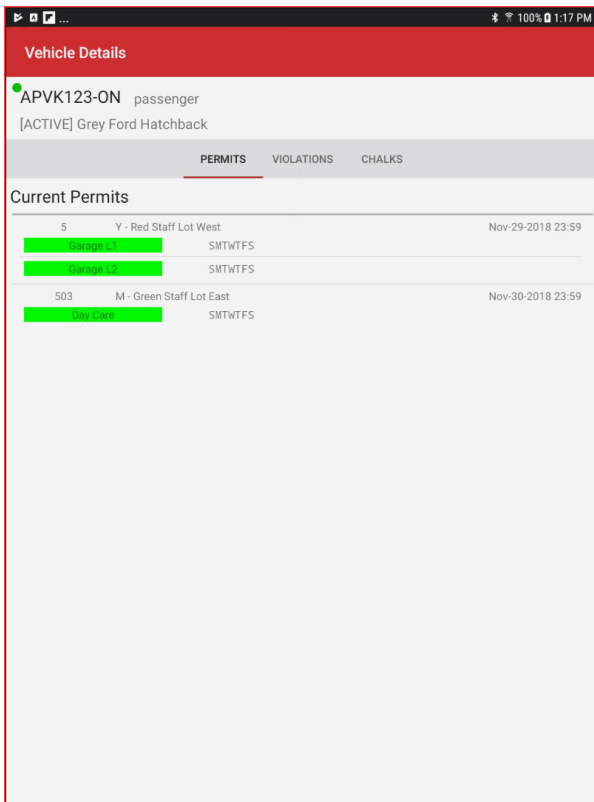

6.11.290813 - Android Maintenance

The **OperationsCommander** team is pleased to announce the release of our improved handheld software on 29 Nov 2018. OPS-COM for Android is better than ever. Please review the new functionality and fixes implemented in this release.

New

Support for Violation Summary

- Select Details button after searching a plate to view Permits, Violation History, Chalking History
- Include alarm on LPR scan

This new functionality will now allow the patrol officer to see much more detail about the vehicle being queried. The Details section is now in a tab format.

Permits:

Violations Summary:

Vehicle Details

● APVK123-ON passenger
[ACTIVE] Grey Ford Hatchback

PERMITS VIOLATIONS CHALKS

Past Violations (last 18 months)
All-time: 2 violations, 1 paid + 1 unpaid + 0 warnings